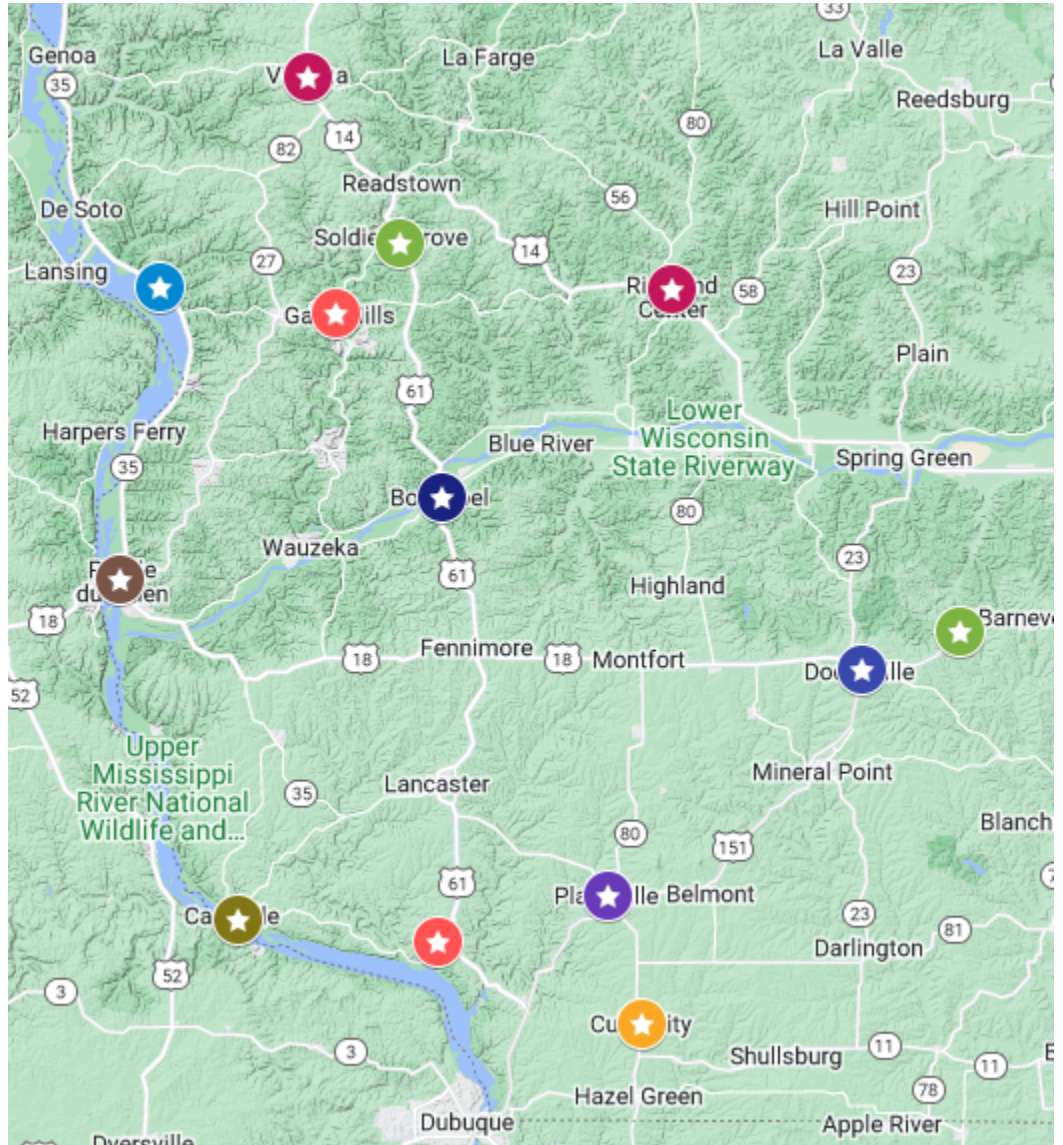

SW Wisconsin Farmers' Market Map

- ★ Richland Area Farmers Market
- ★ Ferryville Farmers' Market
- ★ Prairie du Chien Thursday FM
- ★ Soldiers Grove FM
- ★ Boscobel Farmers Market
- ★ Gays Mills Farmers' Market
- ★ Viroqua Farmer's Market
- ★ Platteville Farmers' Market
- ★ Ridgeway Farmers' Market
- ★ Dodgeville Farmers Market
- ★ Cuba City Farmers' Market
- ★ Cassville Mississippi Market
- ★ Potosi Tennyson Market

To view eligibility guidelines for Quest Card/SNAP/FoodShare benefits go to: <https://www.dhs.wisconsin.gov/foodshare/fp>; For WIC or Senior Farmer Market Vouchers please contact your local ADRD and/or WIC office

An EEO/AA employer, University of Wisconsin-Madison Division of Extension provides equal opportunities in employment and programming, including Title VI, Title IX, the Americans with Disabilities Act (ADA) and Section 504 of the Rehabilitation Act requirements.